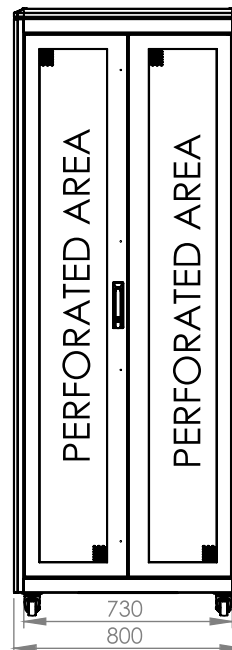

DYNAMIC SERVER CABINET

Technical Drawing

Top View

Bottom View

Front Door
Opening Angle

Top Inside View

Front View

Side View

Rear View

Dimensions in
Width & Height

Note: Castors shown fitted for illustration only.

Part Number

Item Code	Manufacturer Code	Product Description	Height	Width	Depth
824376	LN-FS42U8010-BL-251-S	19" Server Cabinet	42U	800mm	1000mm

DYNAMIC SERVER CABINET

Technical Drawing