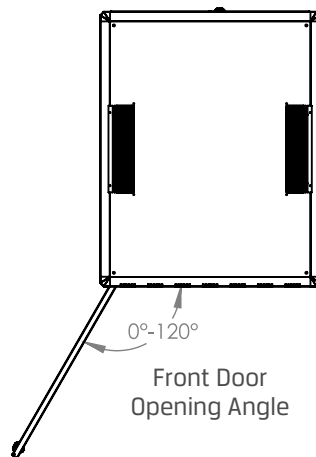

DYNAMIC SERVER CABINET

Technical Drawing

Top View

Bottom View

Front Door
Opening Angle

Top Inside View

Front View

Side View

Rear View

Dimensions in
Width & Height

Note: Castors shown fitted for illustration only.

Part Number

Item Code	Manufacturer Code	Product Description	Height	Width	Depth
824376	LN-FS42U8010-BL-251-S	19" Server Cabinet	42U	800mm	1000mm