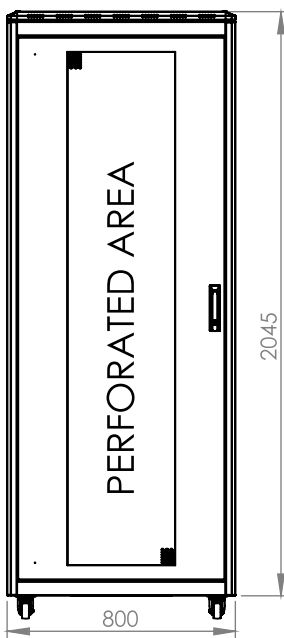

DYNAMIC SERVER CABINET

Technical Drawing

Top View

Bottom View

Front Door
Opening Angle

Top Inside View

Front View

Side View

Rear View

Dimensions in
Width & Height

Note: Castors shown fitted for illustration only.

Part Number

Item Code	Manufacturer Code	Product Description	Height	Width	Depth
824376	LN-FS42U8010-BL-251-S	19" Server Cabinet	42U	800mm	1000mm

DYNAMIC SERVER CABINET

Technical Drawing