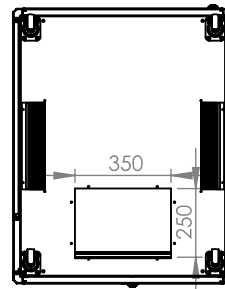

DYNAMIC SERVER CABINET

Technical Drawing

Top View

Bottom View

Front Door
Opening Angle

Top Inside View

Front View

Side View

Rear View

Dimensions in
Width & Height

Note: Castors shown fitted for illustration only.

Part Number

Item Code	Manufacturer Code	Product Description	Height	Width	Depth
824376	LN-FS42U8010-BL-251-S	19" Server Cabinet	42U	800mm	1000mm