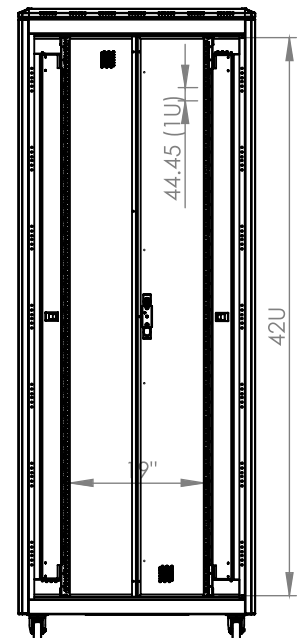

DYNAMIC SERVER CABINET

Technical Drawing

Top View

Bottom View

Front Door
Opening Angle

Top Inside View

Front View

Side View

Rear View

Dimensions in
Width & Height

Note: Castors shown fitted for illustration only.

Part Number

Item Code	Manufacturer Code	Product Description	Height	Width	Depth
824376	LN-FS42U8010-BL-251-S	19" Server Cabinet	42U	800mm	1000mm

DYNAMIC SERVER CABINET

Technical Drawing