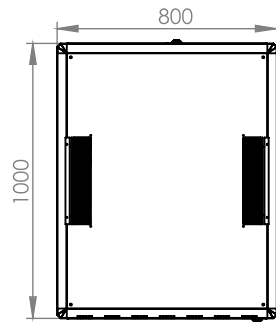

DYNAMIC SERVER CABINET

Technical Drawing

Top View

Bottom View

Front Door
Opening Angle

Top Inside View

Front View

Side View

Rear View

Dimensions in
Width & Height

Note: Castors shown fitted for illustration only.

Part Number

Item Code	Manufacturer Code	Product Description	Height	Width	Depth
824376	LN-FS42U8010-BL-251-S	19" Server Cabinet	42U	800mm	1000mm

DYNAMIC SERVER CABINET

Technical Drawing