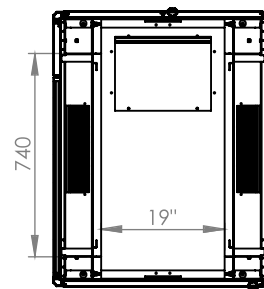

DYNAMIC SERVER CABINET

Technical Drawing

Top View

Bottom View

Front Door
Opening Angle

Top Inside View

Front View

Side View

Rear View

Dimensions in
Width & Height

Note: Castors shown fitted for illustration only.

Part Number

Item Code	Manufacturer Code	Product Description	Height	Width	Depth
824376	LN-FS42U8010-BL-251-S	19" Server Cabinet	42U	800mm	1000mm

DYNAMIC SERVER CABINET

Technical Drawing